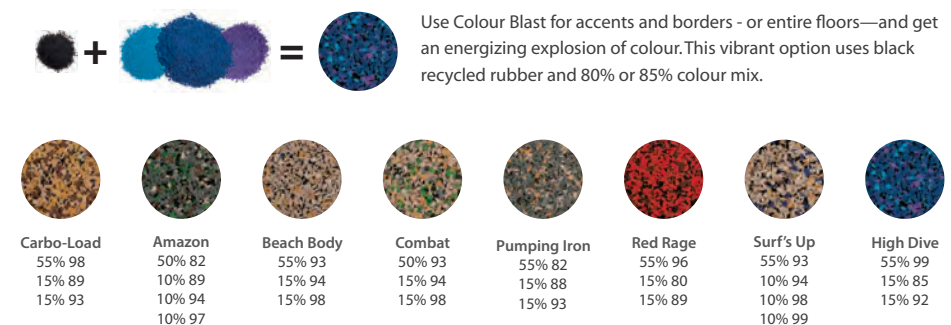

COMPLETELY CUSTOM COLOUR OPTIONS

Design your own fitness floor and set yourself apart from the competition. Blend colours to create seemingly endless colour combinations. Try out your ideas with our online custom colour mixing tool.