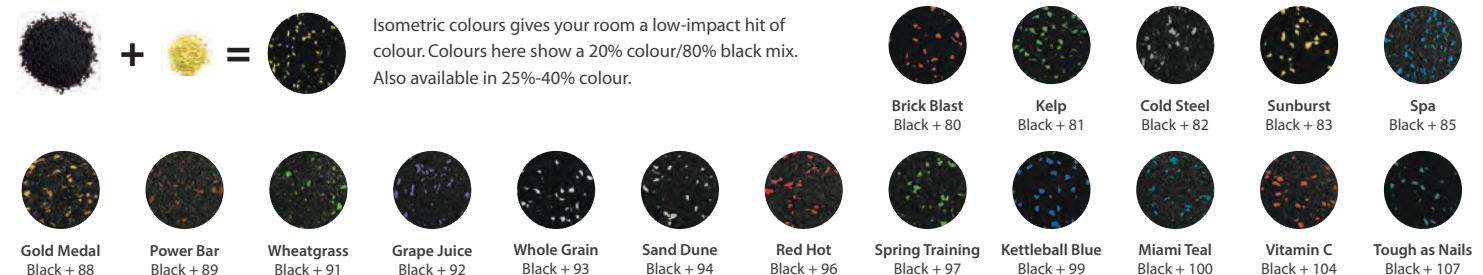

COLOURS

Standard or custom colours give you maximum flexibility

Armour SportFloor rolls and tiles come in many colour options. Choose from one of our three standard colour lines, or create your own colour blend with Colour Builder, our custom floor design tool. With low minimums and fast turnaround times, it's easy to create a unique look while keeping your project on time and on budget.

ISOMETRICS

Isometrics colours are a great choice for adding a low-intensity hit of colour to the fitness area. Samples shown here use 20% of the accent colour. Isometrics colours can also be made in 25%-95% colour blend. Call our sales team for assistance, or preview other colour blends by using our ColourBuilder colour mixing tool.